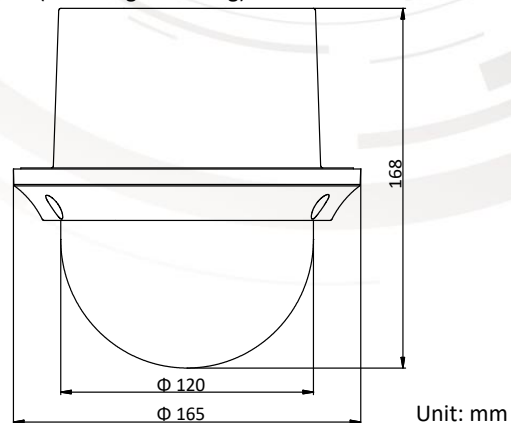

Dimensions

Indoor Model
(In-Ceiling Mounting)